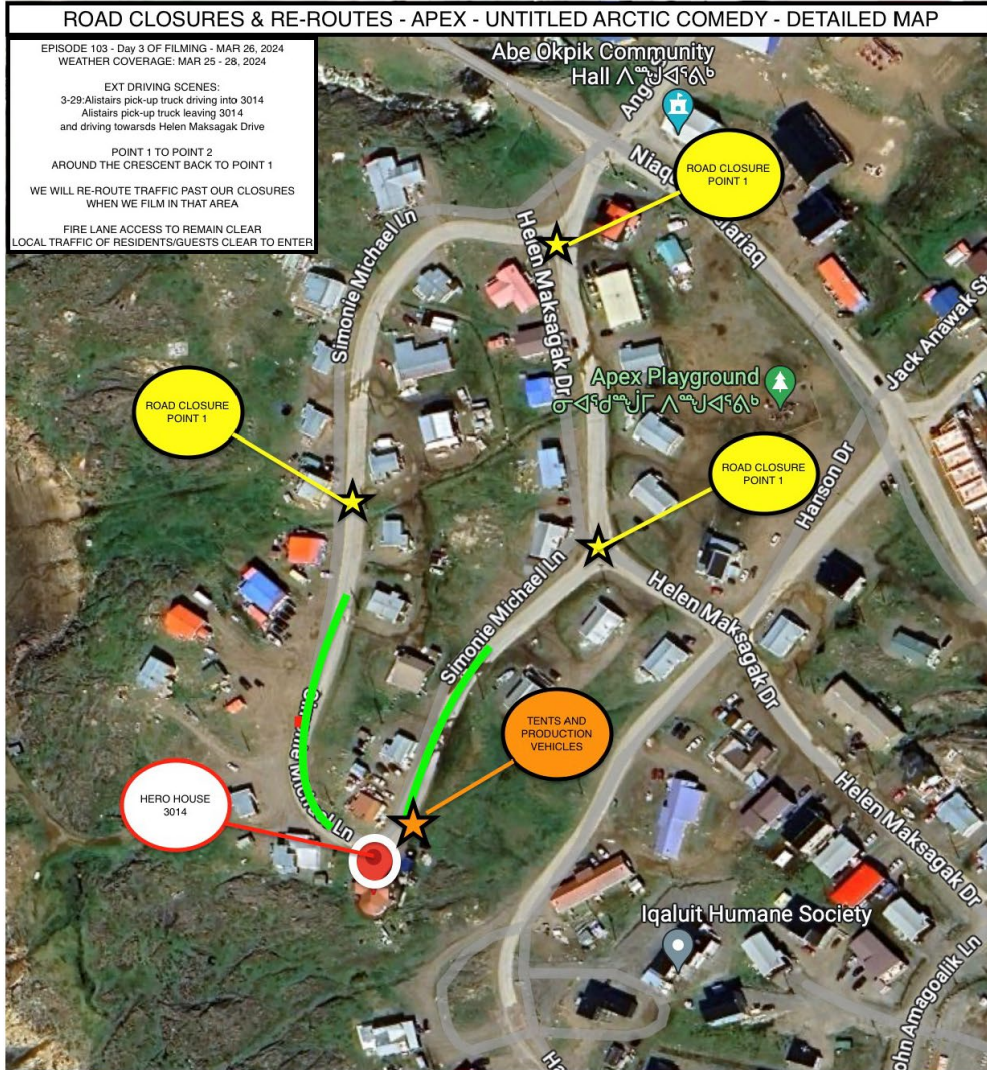

ᐱᓕᓕᓕᓕᓕ ᑕᓕᓕᓕᓕᓕᓕᓕᓕᓕᓕ ᐱᓕᓕᓕᓕᓕᓕᓕᓕᓕᓕᓕ ᐱᓕᓕᓕᓕᓕᓕᓕᓕᓕᓕᓕ, ᓕᓕᓕᓕᓕᓕᓕᓕ, ᑕᓕᓕᓕᓕᓕᓕᓕᓕᓕᓕᓕᓕᓕ ᑕᓕᓕᓕᓕᓕᓕᓕᓕᓕᓕᓕᓕᓕ www.iqaluit.ca
Media releases are available in Inuktitut, English and French at www.iqaluit.ca
Les communiqués de presse sont disponibles en inuktitut, en anglais et en français sur www.iqaluit.ca